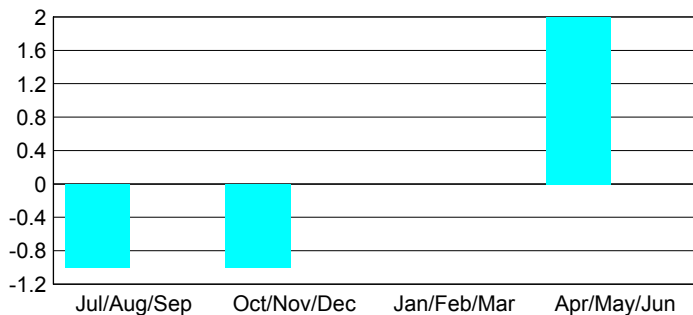

GMT: **Joel Gómez Franco**

Location: **MEXICO**

GMT CA: **3**

CLUBS

Month	New Club Goal	Actual New Clubs	Actual Dropped Clubs	Gain/Loss of Clubs
2012-2013				
Jul/Aug/Sep		0	1	-1
Oct/Nov/Dec		0	1	-1
Jan/Feb/Mar		0	0	0
Apr/May/Jun		1	-1	2
Totals		1	1	0

Club Results 2012-2013
Goal, New, Dropped, Gain/Loss

YTD Status Quo Clubs 2012-2013

Status Quo Clubs Compared to Status Quo Members

Club Gain/Loss 2012-2013

MEMBERSHIP

Month	Net Memb Goal	Actual New Memb	Actual Dropped Memb	Gain/Loss of Memb
2012-2013				
Jul/Aug/Sep		29	46	-17
Oct/Nov/Dec		14	49	-35
Jan/Feb/Mar		22	25	-3
Apr/May/Jun		50	50	0
Totals		115	170	-55

Membership Results 2012-2013
Goal, New, Dropped, Gain/Loss

Gender Comparison 2012-2013

Membership Gain/Loss 2012-2013