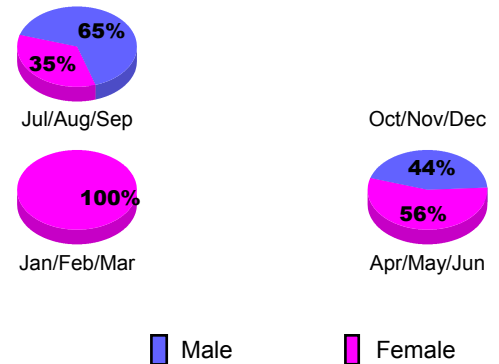

GMT: **Joel Gómez Franco**

Location: **MEXICO**

GMT CA: **3**

CLUBS

Month	New Club Goal	Actual New Clubs	Actual Dropped Clubs	Gain/Loss of Clubs
2012-2013				
Jul/Aug/Sep		0	1	-1
Oct/Nov/Dec		0	1	-1
Jan/Feb/Mar		0	0	0
Apr/May/Jun		1	-1	2
Totals		1	1	0

Club Results 2012-2013
Goal, New, Dropped, Gain/Loss

YTD Status Quo Clubs 2012-2013

Status Quo Clubs Compared to Status Quo Members

Club Gain/Loss 2012-2013

MEMBERSHIP

Month	Net Memb Goal	Actual New Memb	Actual Dropped Memb	Gain/Loss of Memb
2012-2013				
Jul/Aug/Sep		29	46	-17
Oct/Nov/Dec		14	49	-35
Jan/Feb/Mar		22	25	-3
Apr/May/Jun		50	50	0
Totals		115	170	-55

Membership Results 2012-2013
Goal, New, Dropped, Gain/Loss

Gender Comparison 2012-2013

Membership Gain/Loss 2012-2013