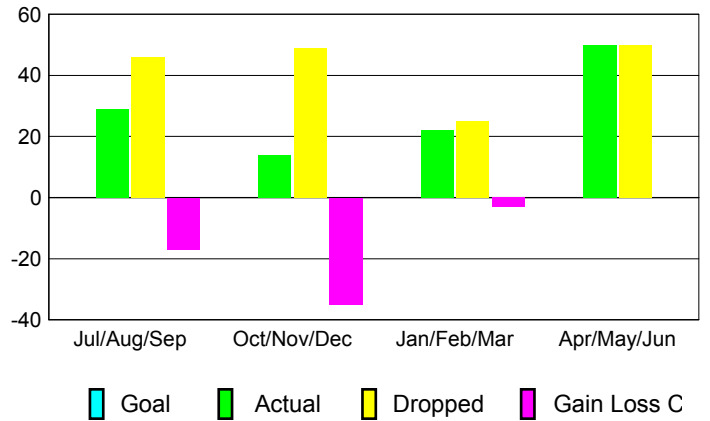

GMT: **Joel Gómez Franco**

Location: **MEXICO**

GMT CA: **3**

CLUBS

Month	New Club Goal	Actual New Clubs	Actual Dropped Clubs	Gain/Loss of Clubs
2012-2013				
Jul/Aug/Sep		0	1	-1
Oct/Nov/Dec		0	1	-1
Jan/Feb/Mar		0	0	0
Apr/May/Jun		1	-1	2
Totals		1	1	0

Club Results 2012-2013
Goal, New, Dropped, Gain/Loss

YTD Status Quo Clubs 2012-2013

Status Quo Clubs Compared to Status Quo Members

Club Gain/Loss 2012-2013

MEMBERSHIP

Month	Net Memb Goal	Actual New Memb	Actual Dropped Memb	Gain/Loss of Memb
2012-2013				
Jul/Aug/Sep		29	46	-17
Oct/Nov/Dec		14	49	-35
Jan/Feb/Mar		22	25	-3
Apr/May/Jun		50	50	0
Totals		115	170	-55

Membership Results 2012-2013
Goal, New, Dropped, Gain/Loss

Gender Comparison 2012-2013

Membership Gain/Loss 2012-2013