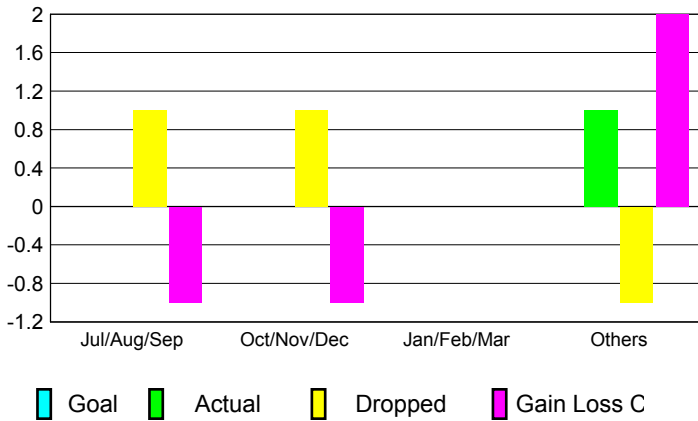

GMT: **Joel Gómez Franco**

Location: **MEXICO**

GMT CA: **3**

CLUBS

Month	New Club Goal	Actual New Clubs	Actual Dropped Clubs	Gain/Loss of Clubs
2012-2013				
Jul/Aug/Sep		0	1	-1
Oct/Nov/Dec		0	1	-1
Jan/Feb/Mar		0	0	0
Apr/May/Jun		1	-1	2
Totals		1	1	0

Club Results 2012-2013
Goal, New, Dropped, Gain/Loss

YTD Status Quo Clubs 2012-2013

Status Quo Clubs Compared to Status Quo Members

Club Gain/Loss 2012-2013

MEMBERSHIP

Month	Net Memb Goal	Actual New Memb	Actual Dropped Memb	Gain/Loss of Memb
2012-2013				
Jul/Aug/Sep		29	46	-17
Oct/Nov/Dec		14	49	-35
Jan/Feb/Mar		22	25	-3
Apr/May/Jun		50	50	0
Totals		115	170	-55